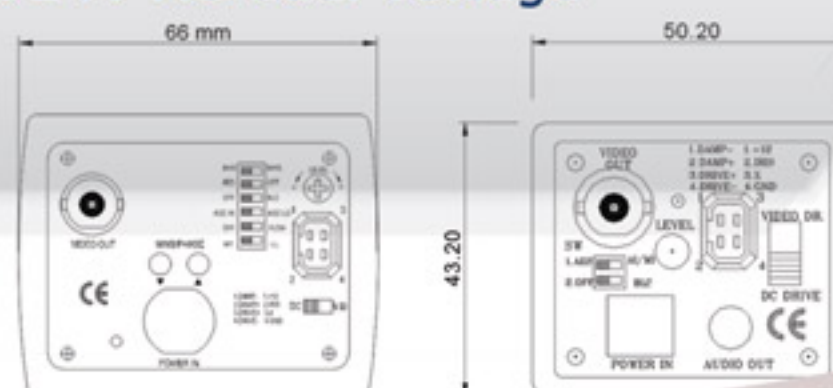

* Lens Not Included

Pro-9600

- Color 1/3" SONY HR Super HAD CCD
- Digital Signal Processing (DSP)
- Resolution: 480 TVL; 0.2 LUX
- AGC & BLC Switchable
- Auto-Iris Control: Video Drive & DC Type
- 12V DC & 24V AC dual voltage

* Lens Not Included

Pro-9200

- Color 1/3" SONY Super HAD CCD
- Digital Signal Processing (DSP)
- Resolution: 420 TVL; 0.1 LUX
- AGC & BLC Switchable
- Auto-Iris Control: Video Drive & DC Type
- 12V DC & 24V AC dual voltage