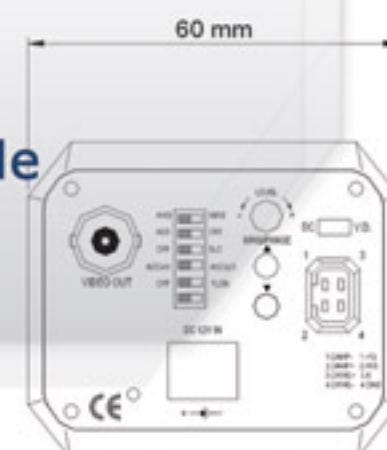

* Lens Not Included

CC-2002 CC-2002H

- Color 1/3" SONY HR ExView HAD CCD
- Super Low LUX: CC-2002 / 0.005 LUX @ F1.2
CC-2002H / 0.01 LUX @ F1.2
- Digital Signal Processing (DSP)
- Resolution: CC-2002 / 420 TVL
CC-2002H / 480 TVL
- AGC, AES, FL, AWB, BLC Switchable
- 12V DC & 24V AC dual voltage

* Lens Not Included

Pro-8000 Pro-8500

- B/W 1/3" SONY Super HAD CCD
- Resolution: Pro-8000 / 420 TVL; 0.05 LUX
Pro-8500 / 600 TVL; 0.1 LUX
- AGC & BLC Switchable
- Auto-Iris Control: Video Drive & DC Type
- 12V DC & 24V AC dual voltage