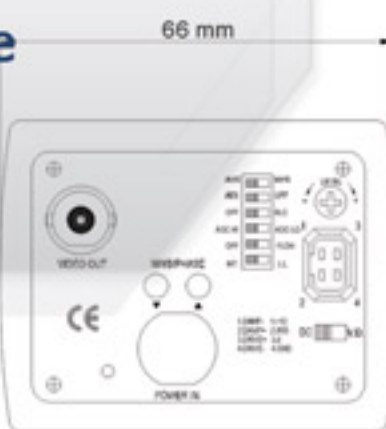

EyeCom PRO Series Cameras

Pro-9250 Pro-9650

- Color 1/3" SONY HR Super HAD CCD
- Day & Night High Sensitivity
- Digital Signal Processing (DSP)
- Resolution: Pro-9250 / 420 TVL; 0.1 LUX
Pro-9650 / 480 TVL; 0.2 LUX
- AGC, AES, FL, AWB, BLC Switchable
- 12V DC & 24V AC dual voltage

* Lens Not Included

Pro-9600

- Color 1/3" SONY HR Super HAD CCD
- Digital Signal Processing (DSP)
- Resolution: 480 TVL; 0.2 LUX
- AGC & BLC Switchable
- Auto-Iris Control: Video Drive & DC Type
- 12V DC & 24V AC dual voltage

* Lens Not Included

Pro-9200

- Color 1/3" SONY Super HAD CCD
- Digital Signal Processing (DSP)
- Resolution: 420 TVL; 0.1 LUX
- AGC & BLC Switchable
- Auto-Iris Control: Video Drive & DC Type
- 12V DC & 24V AC dual voltage