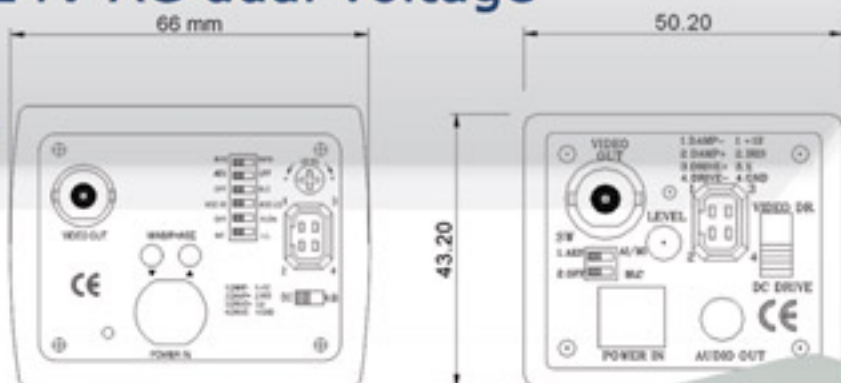

- Color 1/3" SONY Super HAD CCD
- Digital Signal Processing (DSP)
- Resolution: 420 TVL; 0.1 LUX
- AGC & BLC Switchable
- Auto-Iris Control: Video Drive & DC Type
- 12V DC & 24V AC dual voltage

* Lens Not Included