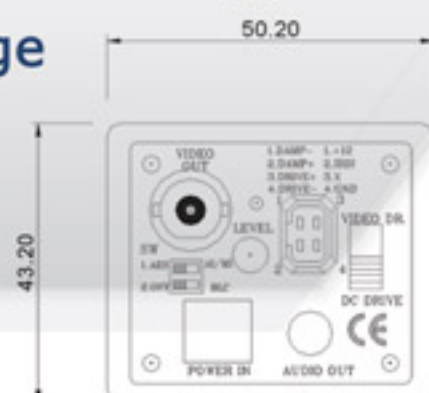

* Lens Not Included

Pro-8000 Pro-8500

- B/W 1/3" SONY Super HAD CCD
- Resolution: Pro-8000 / 420 TVL; 0.05 LUX
Pro-8500 / 600 TVL; 0.1 LUX
- AGC & BLC Switchable
- Auto-Iris Control: Video Drive & DC Type
- 12V DC & 24V AC dual voltage

* Lens Not Included

CC-2900WDR

- WIDE DYNAMIC RANGE(WDR) Specialty Camera
- Color SONY 1/3" HR Super HAD CCD
- Mechanic IR cut-filter driving
- Ideal for front entrance with strong back light
- Resolution: 480 TVL; 0.0003 LUX(DDS)@F1.2
- ICR Auto Day & Night
- 12V DC & 24V AC dual voltage